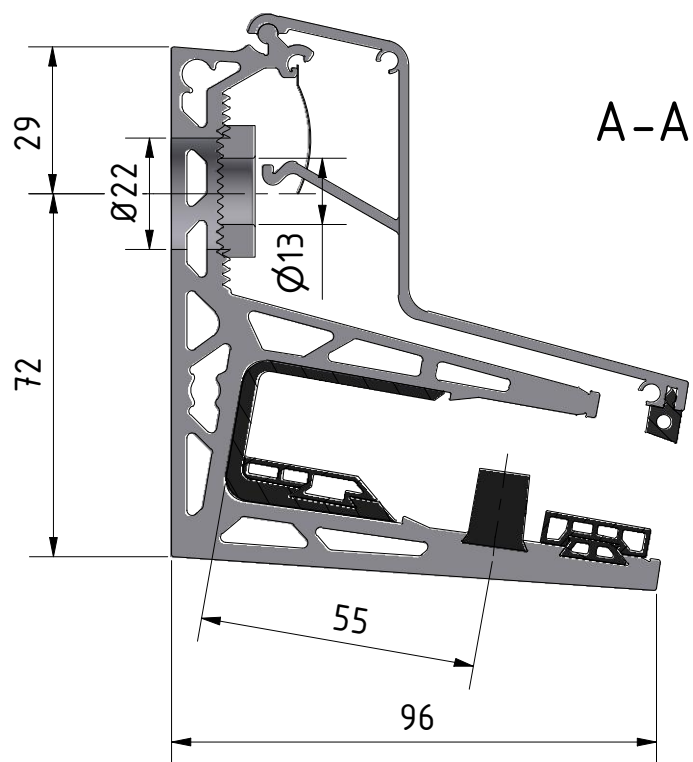

Designed by	Created	Modified	Comment
	10/18/2020		
		Description L=1400mm for glass 17.52/21.52mm, aluminum natural anodized	
		Article number	Size <b>A4</b>
			Scale <b>1 : 1.5</b>

Designed by	Created	Modified	Comment
	2/12/2019		
		Description L=1600mm for glass 17.52/21.52mm, aluminum natural anodized	
Article number		Size	Scale
		A4	1 : 1

Designed by	Created	Modified	Comment
	12/02/2019		
		Description L=2000mm for glass 17.52/21.52mm, aluminum natural anodized	
		Article number	Size <b>A4</b>
			Scale <b>1 : 1.5</b>

A-A

Designed by	Created 2/12/2019	Modified	Comment
		Description L=2400mm for glass 17.52/21.52mm, aluminum natural anodized	
		Article number	Size A4