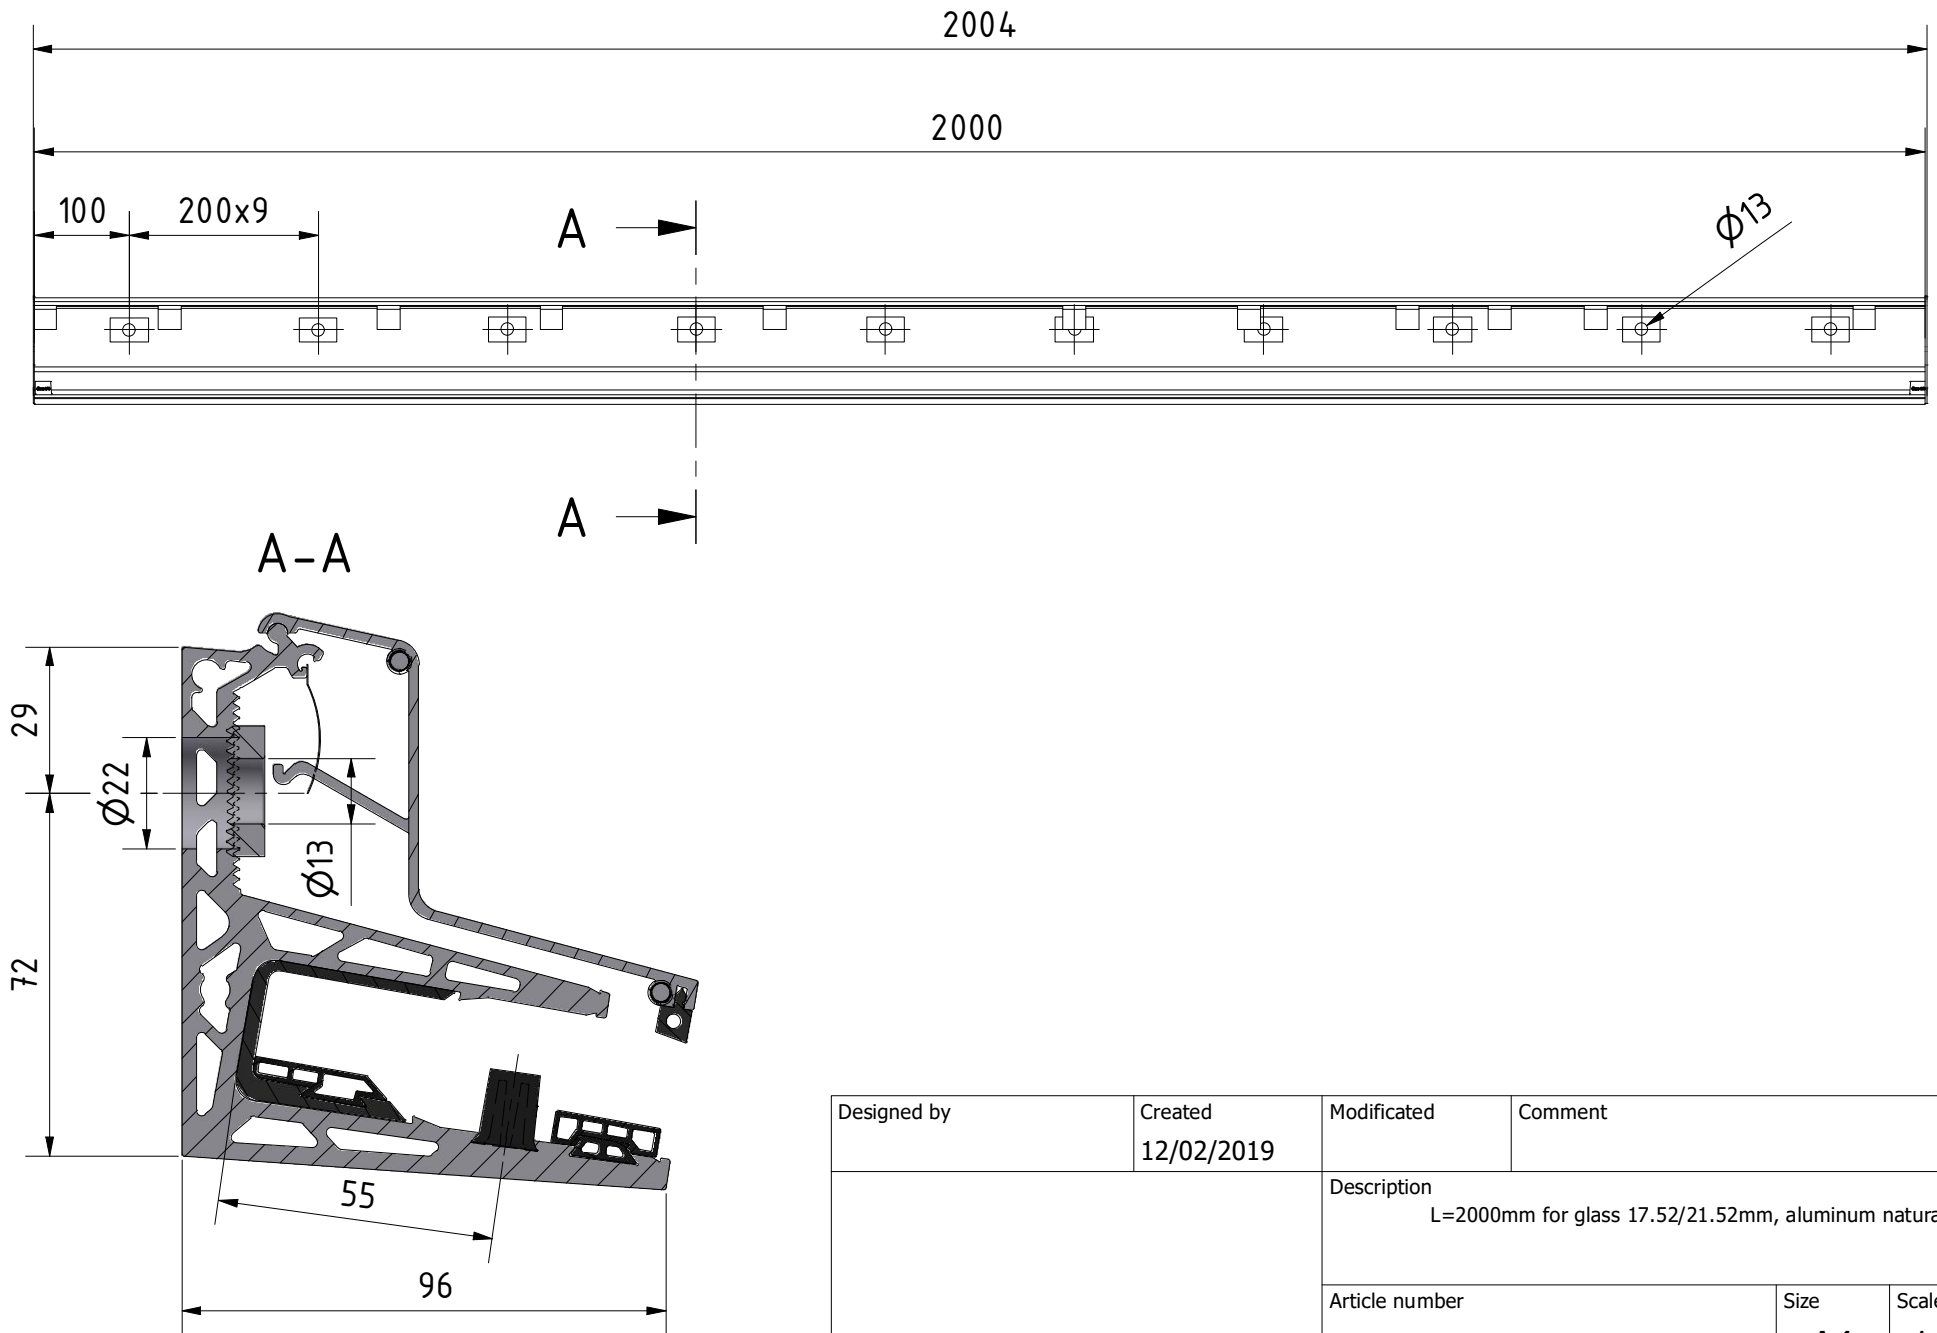

Designed by	Created	Modified	Comment
	10/18/2020		
		Description L=1400mm for glass 17.52/21.52mm, aluminum natural anodized	
		Article number	Size <b>A4</b>
			Scale <b>1 : 1.5</b>

Designed by	Created	Modified	Comment
	2/12/2019		
		Description L=1600mm for glass 17.52/21.52mm, aluminum natural anodized	
Article number		Size	Scale
		A4	1 : 1

Designed by	Created	Modified	Comment
	12/02/2019		
		Description L=2000mm for glass 17.52/21.52mm, aluminum natural anodized	
		Article number	Size <b>A4</b>
			Scale <b>1 : 1.5</b>

A-A

Designed by	Created 2/12/2019	Modified	Comment
		Description L=2400mm for glass 17.52/21.52mm, aluminum natural anodized	
		Article number	Size A4