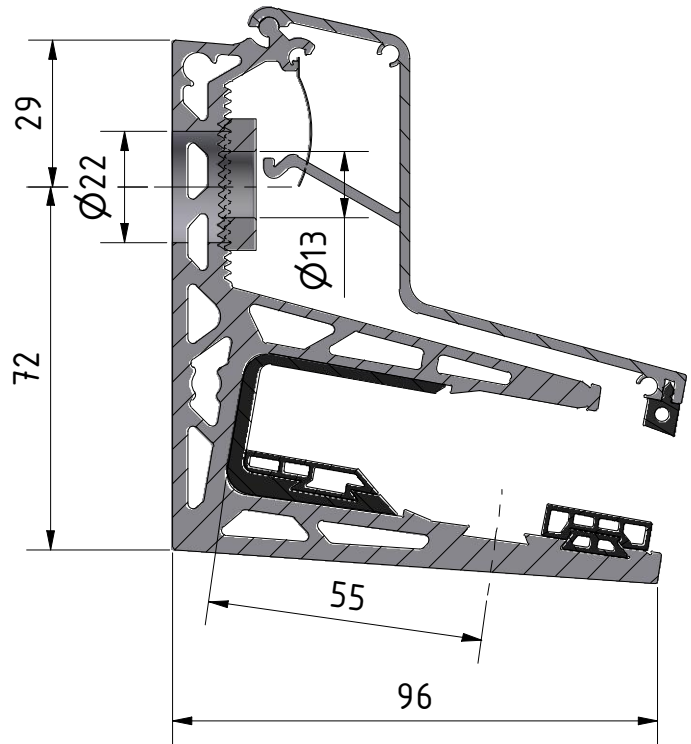

Designed by	Created	Modified	Comment
	10/18/2020		
		Description L=1400mm for glass 17.52/21.52mm, aluminum natural anodized	
		Article number	Size <b>A4</b>
			Scale <b>1 : 1.5</b>

Designed by	Created	Modified	Comment
	2/12/2019		
		Description L=1600mm for glass 17.52/21.52mm, aluminum natural anodized	
Article number		Size	Scale
		A4	1 : 1

Designed by	Created	Modified	Comment
	12/02/2019		
		Description L=2000mm for glass 17.52/21.52mm, aluminum natural anodized	
		Article number	Size <b>A4</b>
			Scale <b>1 : 1.5</b>

A-A

Designed by	Created 2/12/2019	Modified	Comment
		Description L=2400mm for glass 17.52/21.52mm, aluminum natural anodized	
		Article number	Size A4