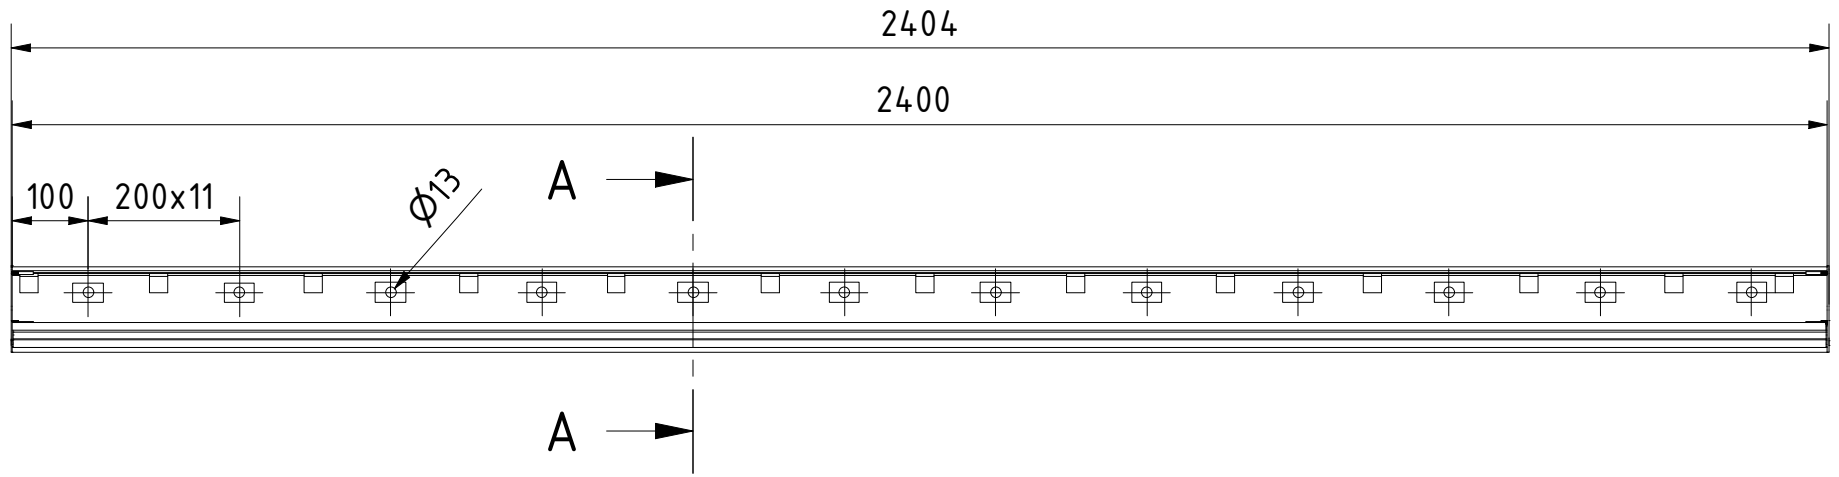

Designed by	Created	Modified	Comment
	10/18/2020		
		Description L=1400mm for glass 17.52/21.52mm, aluminum natural anodized	
		Article number	Size <b>A4</b>
			Scale <b>1 : 1.5</b>

Designed by	Created	Modified	Comment
	2/12/2019		
		Description L=1600mm for glass 17.52/21.52mm, aluminum natural anodized	
Article number		Size	Scale
		A4	1 : 1

Designed by	Created	Modified	Comment
	12/02/2019		
		Description L=2000mm for glass 17.52/21.52mm, aluminum natural anodized	
		Article number	Size <b>A4</b>
			Scale <b>1 : 1.5</b>

A-A

Designed by	Created 2/12/2019	Modified	Comment
		Description L=2400mm for glass 17.52/21.52mm, aluminum natural anodized	
		Article number	Size A4