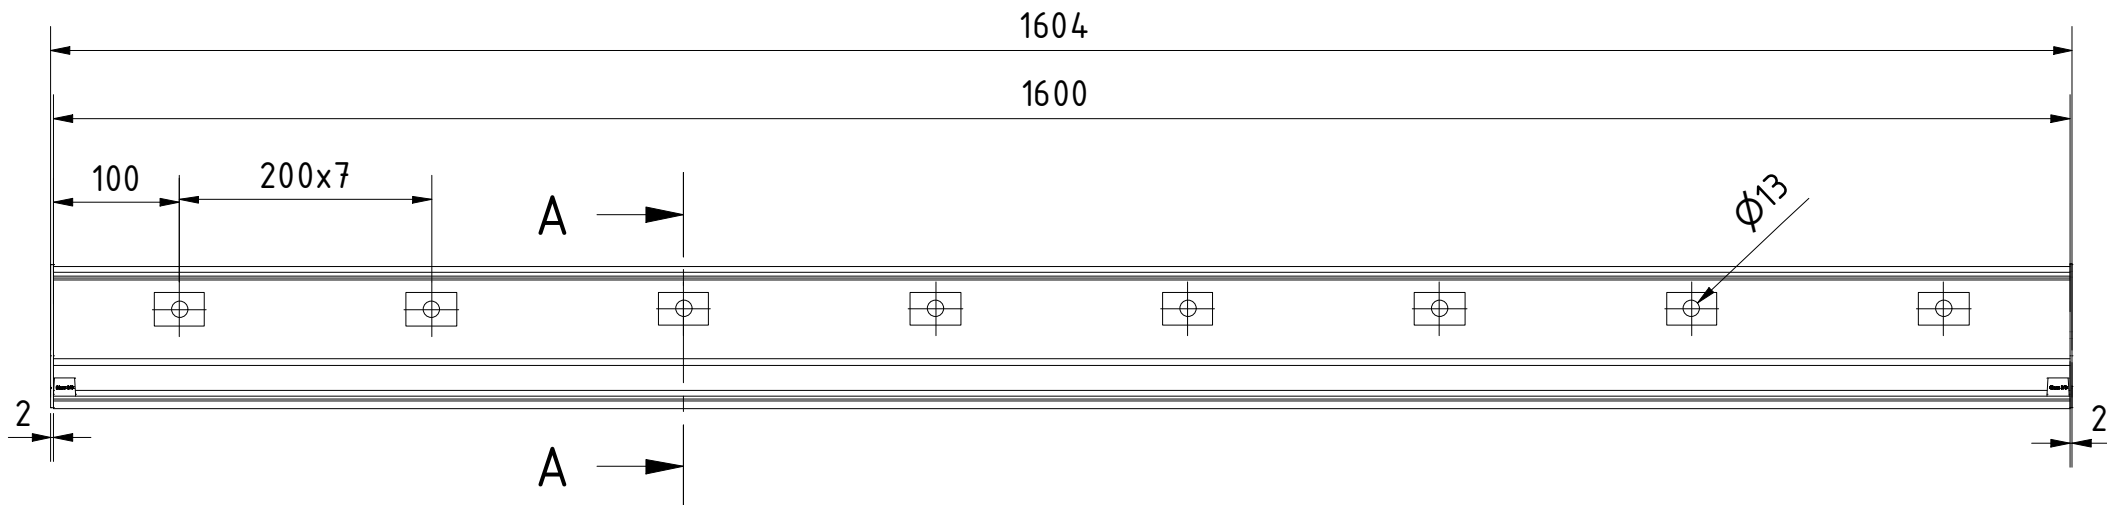

Designed by	Created	Modified	Comment
	10/18/2020		
		Description L=1400mm for glass 17.52/21.52mm, aluminum natural anodized	
		Article number	Size <b>A4</b>
			Scale <b>1 : 1.5</b>

Designed by	Created	Modified	Comment
	2/12/2019		
		Description L=1600mm for glass 17.52/21.52mm, aluminum natural anodized	
Article number		Size	Scale
		A4	1 : 1

Designed by	Created	Modified	Comment
	12/02/2019		
		Description L=2000mm for glass 17.52/21.52mm, aluminum natural anodized	
		Article number	Size <b>A4</b>
			Scale <b>1 : 1.5</b>

A-A

Designed by	Created 2/12/2019	Modified	Comment
		Description L=2400mm for glass 17.52/21.52mm, aluminum natural anodized	
		Article number	Size A4