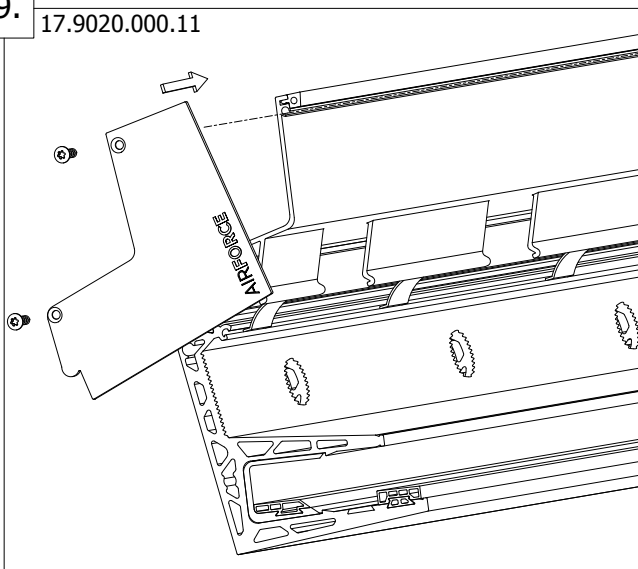

PROFILE ASSEMBLY

PROFILE ASSEMBLY

7. 17.9016.000.20

8. 99.025.8016.00

9. 17.9020.000.11

10. 17.9019.016.41 = 17.52mm
17.9019.020.41 = 21.52mm