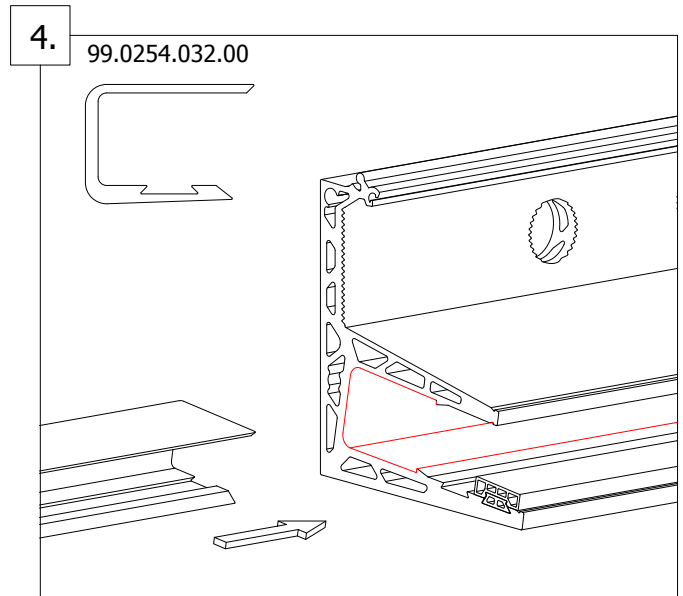

PROFILE ASSEMBLY

PROFILE ASSEMBLY

7. 17.9016.000.20

8. 99.025.8016.00

9. 17.9020.000.11

10. 17.9019.016.41 = 17.52mm
17.9019.020.41 = 21.52mm