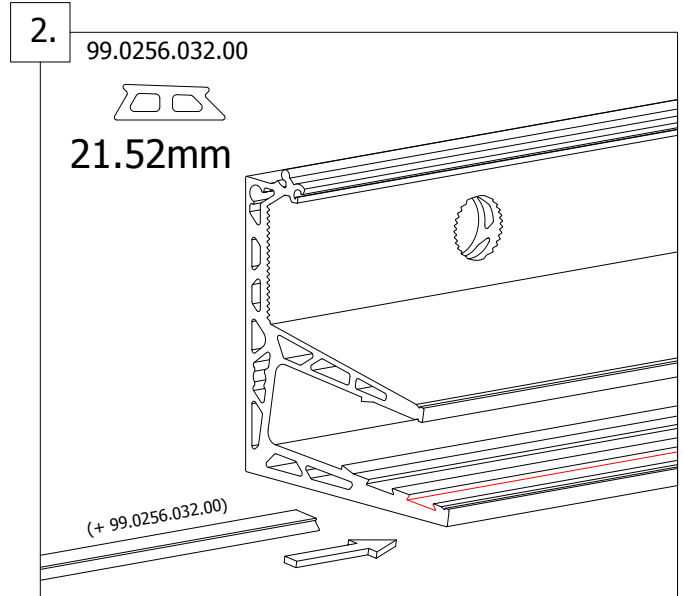

PROFILE ASSEMBLY

PROFILE ASSEMBLY

7. 17.9016.000.20

8. 99.025.8016.00

9. 17.9020.000.11

10. 17.9019.016.41 = 17.52mm
17.9019.020.41 = 21.52mm