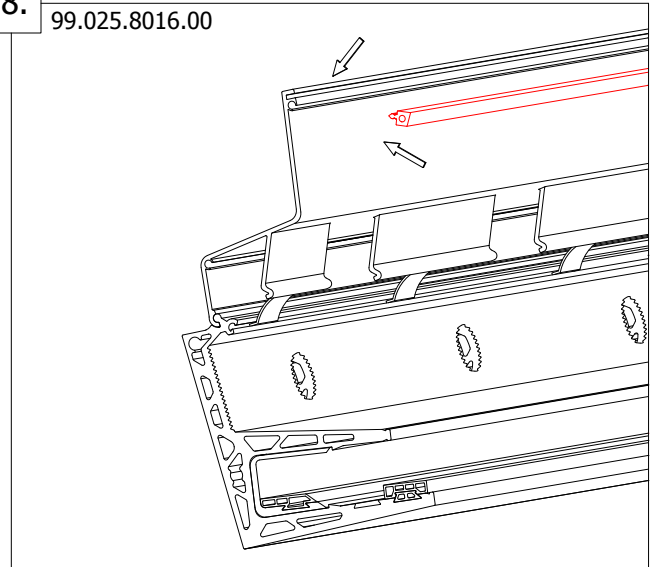

PROFILE ASSEMBLY

PROFILE ASSEMBLY

7. 17.9016.000.20

8. 99.025.8016.00

9. 17.9020.000.11

10. 17.9019.016.41 = 17.52mm
17.9019.020.41 = 21.52mm