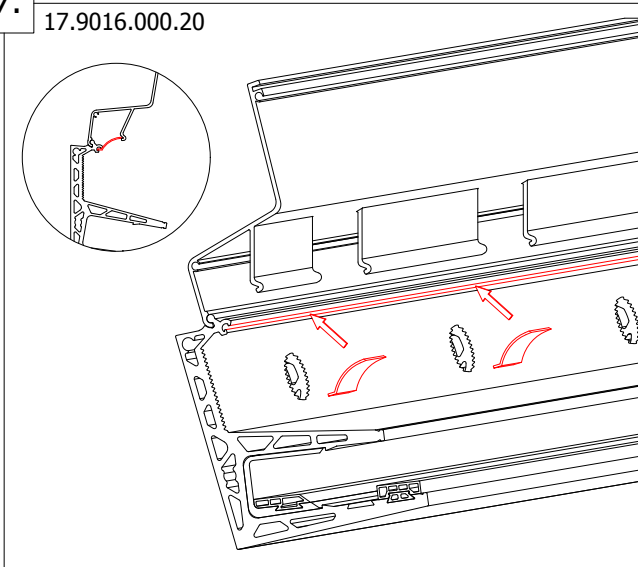

PROFILE ASSEMBLY

PROFILE ASSEMBLY

7. 17.9016.000.20

8. 99.025.8016.00

9. 17.9020.000.11

10. 17.9019.016.41 = 17.52mm
17.9019.020.41 = 21.52mm