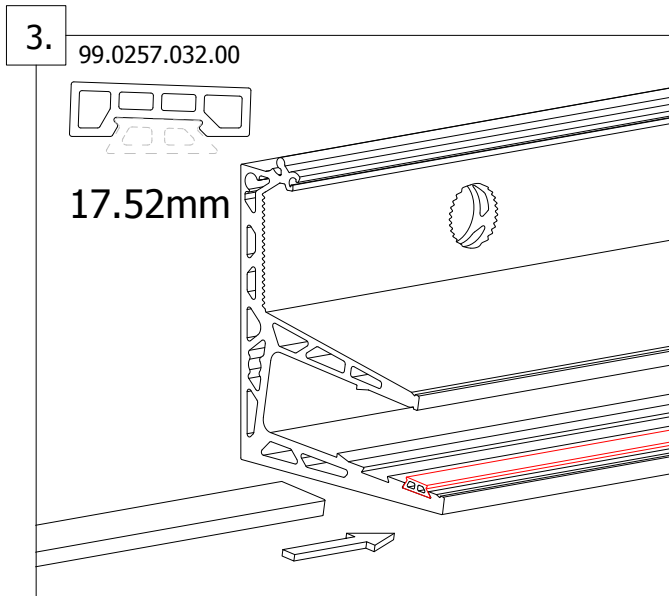

PROFILE ASSEMBLY

PROFILE ASSEMBLY

7. 17.9016.000.20

8. 99.025.8016.00

9. 17.9020.000.11

10. 17.9019.016.41 = 17.52mm
17.9019.020.41 = 21.52mm